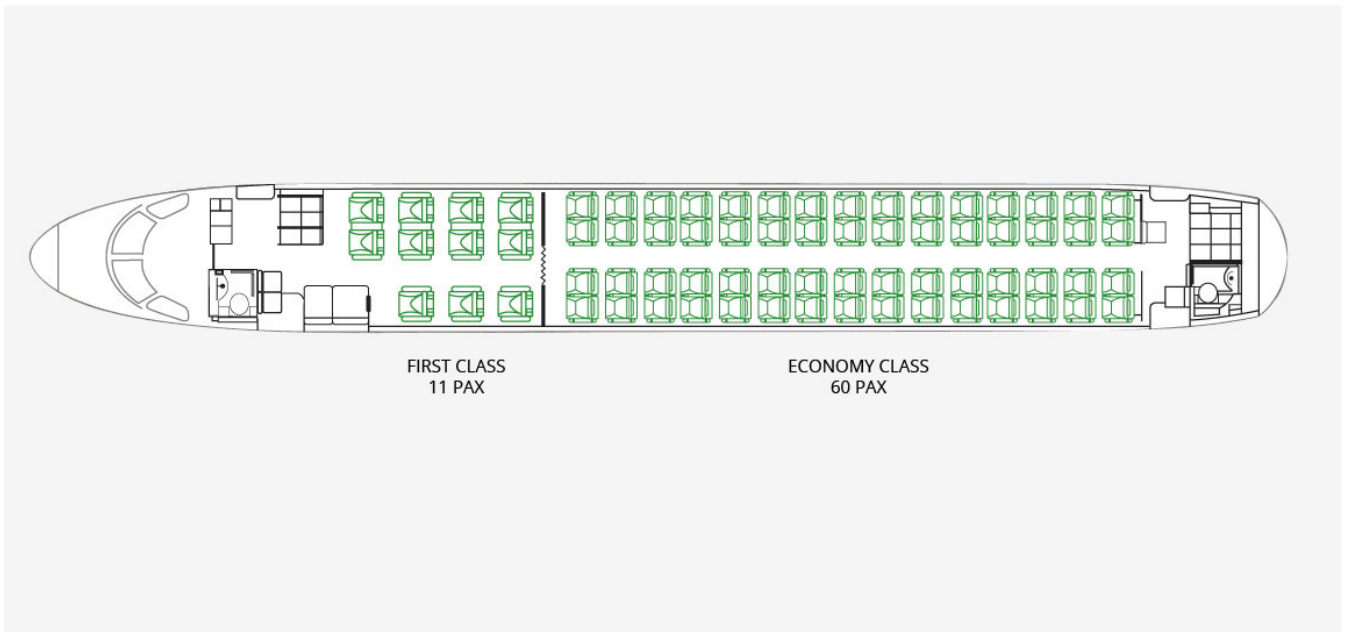

<http://www.omanair.com/en/flying-us/fleet-information/embraer-175>

Fleet Information

[Home](#) > [Printer-friendly PDF](#) > [EMBRAER 175](#)

EMBRAER 175

Other Fleets

- [Flight Detail](#)
- [Seat Map](#)

Fleet Information

Flight Details

- Number of Aircrafts Three (3)
- Overall Length 31.68 m
- Overall Height 9.73 m
- Wing Span 26.00 m
- Maximum takeoff weight (MTOW) 40,370 kg
- Maximum Service Altitude 41,000 ft
- Maximum Operating Speed 0.82 Mach
- Max Payload 10,360 kg
- Maximum Landing Weight (MLW) 34,100 kg
- Engines (Two) General Electric CF34-8E5A1
- Maximum Range 3,706 km @ 71 Pax
- Seat Configuration J=11, Y=60