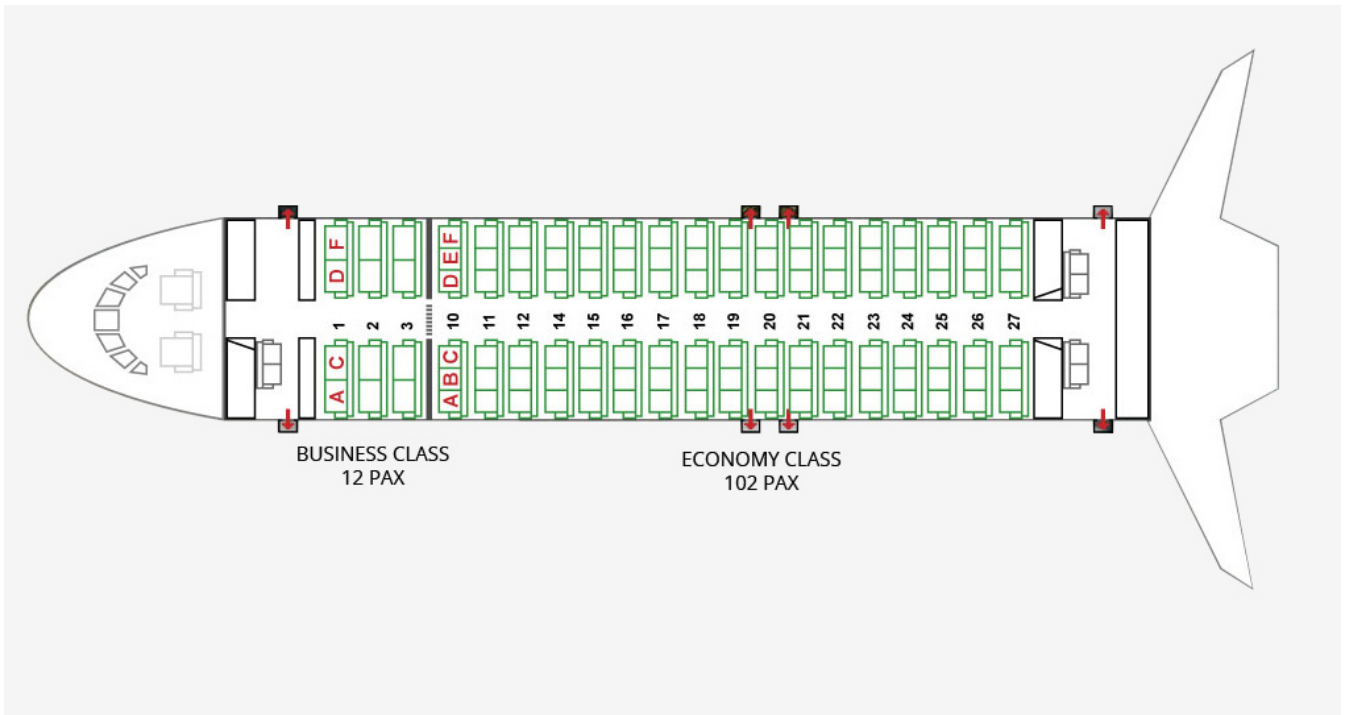

<http://www.omanair.com/en/flying-us/fleet-information/boeing-737-700>

Fleet Information

[Home](#) > [Printer-friendly PDF](#) > [BOEING 737-700](#)

BOEING 737-700

Other Fleets

- [Flight Detail](#)
- [Seat Map](#)

Flight Details

- Number of Aircrafts Two (2)
- Overall Length 110 ft 4 inches
- Overall Height 41 ft 3 inches
- Wing Span 112 ft 7 inches
- Maximum takeoff weight (MTOW) 70,080 kg
- Maximum Service Altitude 41,000 ft
- Maximum Operating Speed 600 km per hour
- Max Payload 16,000 kg
- Maximum Landing Weight (MLW) 58,504 kg
- Engines (Two) General Electric CFM56-7B 24 with thrust
- Maximum Range 6,000 km
- Seat Configuration 12 Business Class, 102 Economy Class